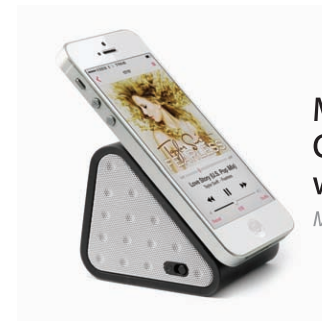

Model on: 62-032

Cobble Speaker with Selfie Shutter

Model no.: 62-043

5W Mini Bar

Model on: 62-040

Monopod Set with Bluetooth Selfie Mini Speaker

Model on: 62-810SET

Twitter S100 6W Stereo Bluetooth Speaker

Model on: 62-020

Microphone Louder Speaker
 Make your outdoor party amazing

Model no.: 62-047
 Model no: 62-047S

Splashproof 3W Bluetooth Speaker

Model on: 62-036

Mini Cheese Cake Speaker with Mobile Stand