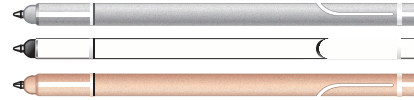

EARTH TREK

Colorful World, Explore Ideas
www.earth-trek.com.hk
info@earth-trek.com.hk

Stylish Leather TPU Phone Case

Anti-scratch when removing case
 Model no.: 64-032

i6 Aluminum Alloy Stylus Pen

Unique clamp design in high end aluminium alloy
 Model no.: 60-620

Stylus Pen with Reversible Tip

Model no.: 60-842

3D Printing Art Case

A Sense of Touch & Visual Impression

Model no.: 64-034 (iPhone series)
 Model no.: 64-035 (Samsung series)

Feel the REAL PATTERN

PP Super Thin Phone Case

Model no.: 64-022/ 64-022P

Carbon Pen with Fiber Tip

Model no.: 60-150

Stylus Pen with See-thru Tip Compartment

Model no.: 60-843

PP Matt Phone Case

Model no.: 64-010/ 64-010P

Fancy Pearl Stylus with Ball Point