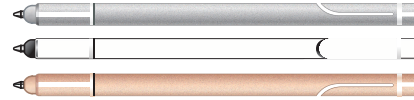

## i6 Aluminum Alloy Stylus Pen

Unique clamp design in high end aluminium alloy  
 Model no.: 60-620

## Stylus Pen with Reversible Tip

Model no.: 60-842